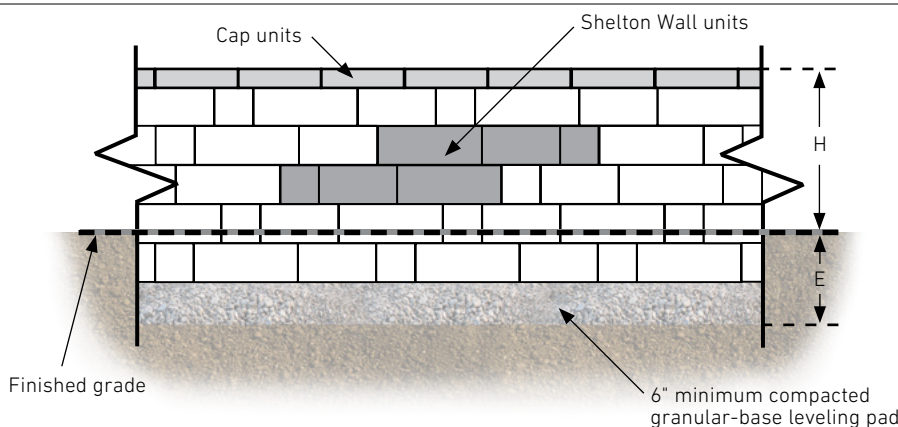

WALL PATTERN

FEATURES & BENEFITS

- Construct small freestanding walls, parapet walls, seat benches, columns, retaining walls and outdoor living environments.
- Straight or curved walls.
- Easy-to-install pin locating system.
- Natural blended hues.

SHAPES & SIZES

6-IN SMALL

6 x 6/4 x 10

6-IN MEDIUM

6 x 12/10 x 10

6-IN LARGE

6 x 16/14 x 10

6-IN SMALL CORNER/COLUMN